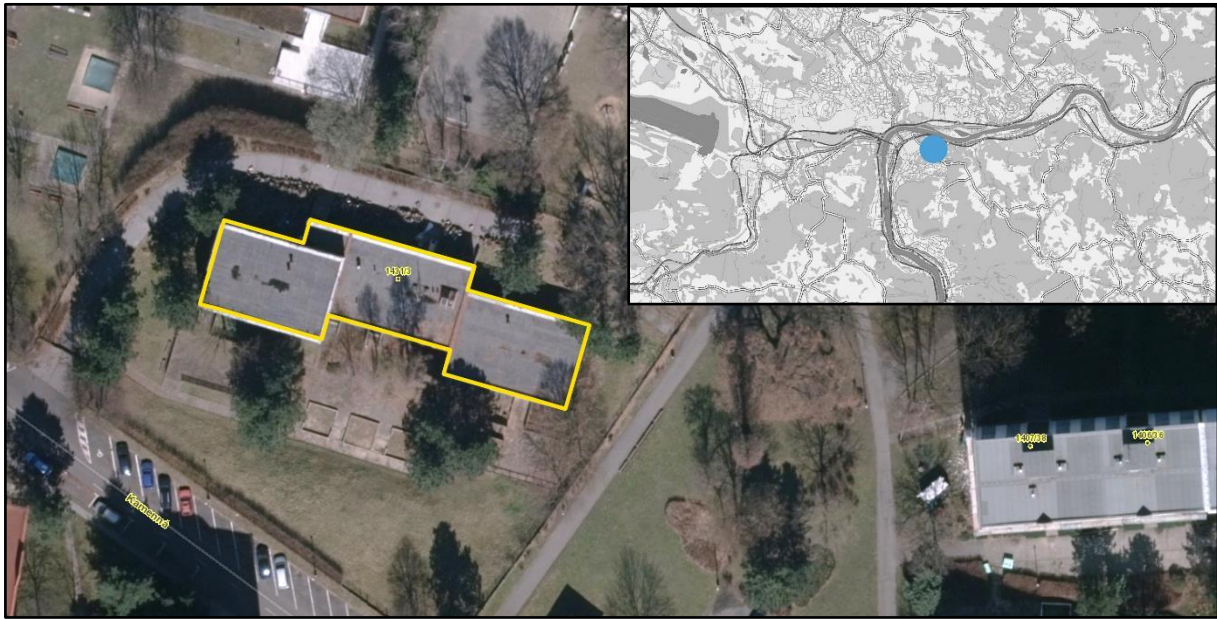

BROWNFIELDS

The Kamenný vrch building – crèche

| Description | | Ownership | |
|---------------------|----------------|------------------|----------|
| Municipality | Ústí nad Labem | Owner | The city |
| Cadastral territory | Střekov | Number of owners | 1 |
| Street and no. | Kamenná 1431/3 | | |

Basic information

The building is located in the Kamenný vrch housing estate in the borough of Střekov. There is a kindergarten in the immediate vicinity.

Photographs

Detailed information

| | |
|----------------------------------|---|
| Identification number | 71 |
| Use according to the zoning plan | areas for civic amenities – public infrastructure |
| Former use | crèche |
| Public technical infrastructure | complete |
| Number of plots | 2 |
| Total area | 0,072 ha |

Accessibility

| | |
|------------------------------------|--------|
| The city centre | 1,8 km |
| The slip road onto the D8 motorway | 4,8 km |
| The Capital City Prague | 66 km |
| The City of Dresden | 48 km |